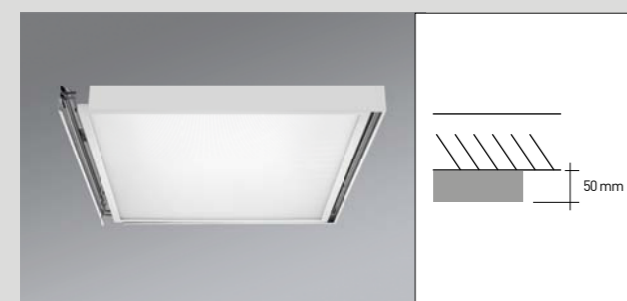

DRIVER MATRIX

**PQM | PQE
PRM | PRE
KEX**

	MGL 0113	MGL 0115	MGL 0010	MGL 0165	MGL 0112	MGL 0106	MGL 0176	MGL 0117	MGL 0011	MGL 0105	MGL 0175
	750mA 32W	700mA 34W	1050mA 50W	1600mA 64W	1050mA 40W	750mA 40W	750mA 38W	700mA 32W	1050mA 50W	1050mA 40W	1050mA 38W
Switchable	[Orange bar]										
DALI	[Orange bar]										
1-10V	[Orange bar]										
PHASE DIM	[Orange bar]										
PUSH DIM	[Orange bar]										
MGL2049	1	1				1	1	1			
MGL2050	1	1				1	1	1			
MGL2115			1		1				1	1	1
MGL2116			1		1				1	1	1
MGL2117			1		1				1	1	1
MGL2118			1		1				1	1	1
MGL2119			1		1				1	1	1
MGL2120			1		1				1	1	1
MGL2208	1	1				1	1	1			
MGL2209	1	1				1	1	1			
MGL2210	1	1				1	1	1			
MGL2211	1	1				1	1	1			
MGL2212	1	1				1	1	1			
MGL2213	1	1				1	1	1			
MGL2214		1	1	1					1	1	1
MGL2215		1	1		1			1	1	1	1

LEGEND

- Recommended drivers, number of luminaires
- Optional possibility, e.g. to reduce the luminous flux

LED PANELS

HIGH-QUALITY TECHNOLOGY

Attachment frame

STAGING A MINIMALIST DESIGN

Create a quite unique ambiance in the room with the MGL LED panel. This classically minimalist luminaire makes for a pleasant atmosphere in areas such as:

- reception desks
- presentation spaces
- hotels / restaurants
- waiting areas
- windowless rooms
- stairwells

Whether mounted on the wall or ceiling, the square and rectangular module panels with decorative brushed aluminium attachment frame are perfect for achieving a sophisticated lighting concept.